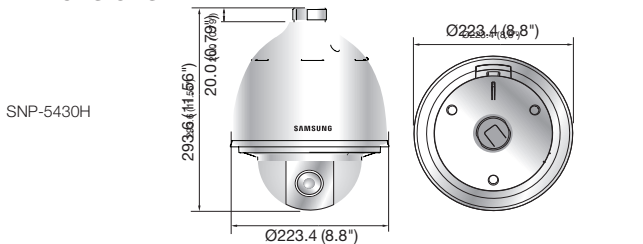

Dimensions

Unit : mm (inch)