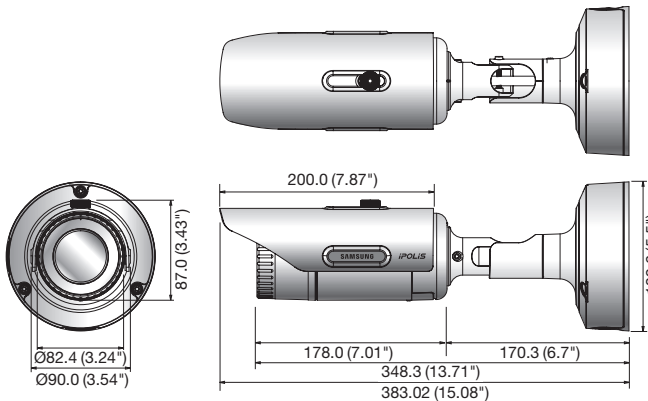

Dimensions

Unit : mm (inch)

Accessories (Optional)