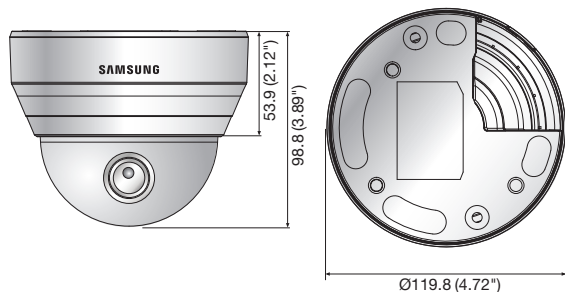

Key Features

- Max. 1.3M (1280 x 1024) resolution
- 16 : 9 HD (720P) resolution support
- 2.8 ~ 12mm (4.3x) varifocal lens
- 0.04Lux@F1.4 (Color), 0Lux@F1.4 (B/W : IR LED on)
- 30fps@all resolutions (H.264)
- H.264, MJPEG dual codec, Multiple streaming
- Motion detection, Tampering, DWDR
- micro SD/SDHC memory slot, PoE
- IR viewable length 15m
- Hallway view support (Rotate 90°/270°)
- LDC support (Lens Distortion Correction)

Dimensions

Unit : mm (inch)

Accessories (Optional)

* Data recorded on an SD memory card may be lost or damaged by data access during power-off, mechanical shock, memory card detachment, or other operations. Data loss or damage can also occur when a memory card reaches end of life, which varies according to operational conditions. No guarantee is given against damage (including passive damage).