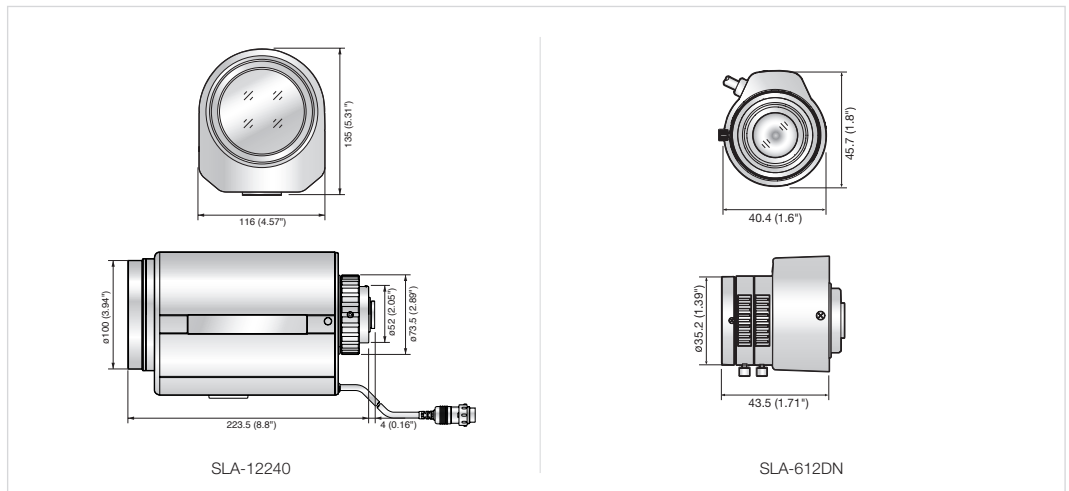

## Specifications

	SLA-12240	SLA-612DN
CCD	1/2"	1/2"
Iris Type	Auto Iris (DC)	Auto Iris (DC)
Object Distance	2.8m ~ ∞	0.2m ~ ∞
Zoom	20X	2X
Mount	C-Mount	CS-Mount
Focal Length	12 ~ 240mm / 0.47" ~ 9.45"	6 ~ 12mm / 0.24" ~ 0.47"
Max. Aperture Ratio	F 1.6	F 1.6
Angle of View	Diagonal	38.9° ~ 1.9°
	Horizontal	30.8° ~ 1.6°
	Vertical	23° ~ 1.2°
Operation	Iris	F 1.6 ~ F 720C
	Focus	2.8m ~ ∞
	Zoom	12 ~ 240mm / 0.47" ~ 9.45"
Control	Iris	3.3V DC
	Focus	6 ~ 12V DC
	Zoom	6 ~ 12V DC
Back Focal Length	19.82mm / 0.78"	7.55 ~ 12.13mm / 0.3" ~ 0.48"
Flange Back Length	17.526mm / 0.69"	12.5mm / 0.49"
Preset	Built-in	-
Input Signal	Video Signal (V or VS)	-
Sensitivity Adjustment	0.5V(p-p) ~ 1.0V(p-p) (Video Signal)	-
Operating Temperature	-10°C ~ +50°C (+14°F ~ +122°F)	-10°C ~ +50°C (+14°F ~ +122°F)
Dimensions (WxHxD)	116 x 135 x 223.5mm (4.57" x 5.31" x 8.8")	40.4 x 45.7 x 43.5mm (1.6" x 1.8" x 1.71")
Weight	2.6Kg (5.73 lb)	53g (0.12 lb)

## Dimensions

Unit : mm (inch)

The Eco mark represents Samsung Techwin's will to create environment-friendly products, and indicates that the product satisfies the EU RoHS Directive.

Design and specifications are subject to change without notice.