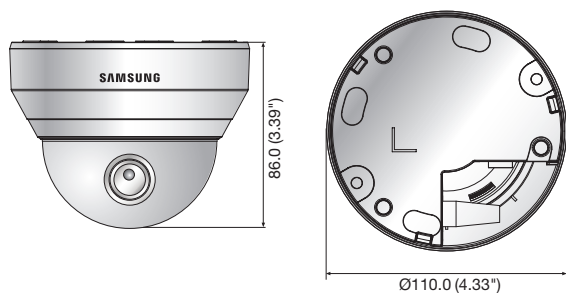

Key Features

- Max. 2M (1920 x 1080) resolution
- 3.6mm fixed lens
- 0.15Lux@F1.8 (Color), 0.15Lux@F1.8 (B/W)
- 30fps@all resolutions (H.264)
- H.264, MJPEG dual codec, Multiple streaming
- Motion detection, Tampering, DWDR
- micro SD/SDHC memory slot, PoE
- Hallway view support (Rotate 90°/270°)
- LDC support (Lens Distortion Correction)

Dimensions

Unit : mm (inch)

Accessories (Optional)

SBP-300HM7 SBP-300LM SBP-300CM SBP-300WM1 SBP-300WM SBP-300B SBP-300PM SBP-300KM

* Data recorded on an SD memory card may be lost or damaged by data access during power-off, mechanical shock, memory card detachment, or other operations. Data loss or damage can also occur when a memory card reaches end of life, which varies according to operational conditions. No guarantee is given against damage (including passive damage).