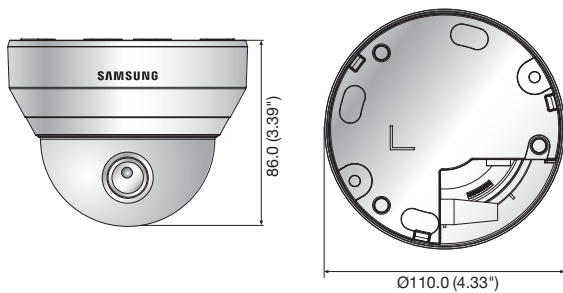

SND-L5013

1.3Megapixel HD Network Dome Camera

Key Features

- Max. 1.3M (1280 x 1024) resolution
- 16 : 9 HD (720P) resolution support
- 3.6mm fixed lens
- 0.085Lux@F1.8 (Color), 0.085Lux@F1.8 (B/W)
- 30fps@all resolutions (H.264)
- H.264, MJPEG dual codec, Multiple streaming
- Motion detection, Tampering, DWDR
- micro SD/SDHC memory slot, PoE
- Hallway view support (Rotate 90°/270°)
- LDC support (Lens Distortion Correction)

Dimensions

Unit : mm (inch)

Accessories (Optional)

SBP-300HM7 SBP-300LM SBP-300CM SBP-300WM1 SBP-300WM SBP-300B SBP-300PM SBP-300KM

* Data recorded on an SD memory card may be lost or damaged by data access during power-off, mechanical shock, memory card detachment, or other operations. Data loss or damage can also occur when a memory card reaches end of life, which varies according to operational conditions. No guarantee is given against damage (including passive damage).