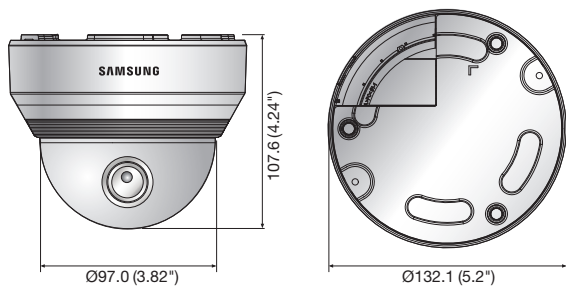

Dimensions

Unit : mm (inch)