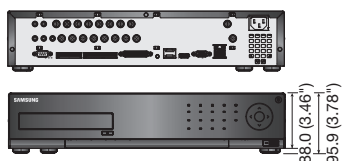

Dimensions

Unit : mm (inch)

		SRD-876D	
DISPLAY			
Video	Inputs	8 Composite video 0.5-1 Vpp, 75 ohm automatic termination	
	Resolution	NTSC : 1280 x 480, 720 x 480 / PAL : 1280 x 576, 720 x 576	
Live	Frame Rate	NTSC : 240fps / PAL : 200fps	
	Resolution	NTSC : 1280 x 480, 720 x 480 / PAL : 1280 x 576, 720 x 576	
	Multi Screen Display	1 / 4 / 6 / 8 / Sequence / PIP	
PERFORMANCE			
Operating System	Embedded	Linux	
	Compression	H.264	
Recording	Record Rate	NTSC : Up to 240fps@1280 x 480 / PAL : Up to 200fps@1280 x 576 NTSC : Up to 240fps@704 x 480 / PAL : Up to 200fps@704 x 576 NTSC : Up to 240fps@704 x 240 / PAL : Up to 200fps@704 x 288 NTSC : Up to 240fps@352 x 240 / PAL : Up to 200fps@352 x 288	
	Mode	NTSC : Manual, Schedule (Continuous / Event), Event (Pre / Post), Time lapse (1 ~ 30 fps) PAL : Manual, Schedule (Continuous / Event), Event (Pre / Post), Time lapse (1 ~ 25fps)	
	Event	Video loss, Motion (Level 1 ~ 10), Alarm, Tampering (Level 1 ~ 3)	
	Overwrite Modes	Selectable (Stop / Continuous)	
	Pre-alarm	Up to 30sec (5, 10, 20, 30sec)	
	Post-alarm	Up to 6hour (5, 10, 20, 30sec, 1, 3, 5, 10, 20min, 1, 2, 3, 4, 5, 6hour)	
Search & Playback	Search Mode	Date/Time, Event, Back up, POS, Motion (*All search include preview function)	
	Playback Function	Fast forward / backward (2x, 4x, 8x, 16x, 32x, 64x) *Backward play with i-frame only Slow forward / backward (1/2x, 1/4x, 1/8x) Step forward / backward *Backward play with i-frame only	
Network (IPv4)	Transmission Speed	4CIF / 2CIF / CIF (NTSC : 120 / 240 / 480fps, PAL : 100 / 200 / 400fps)	
	Bandwidth	Up to 32Mbps	
	Bandwidth Control	Selectable	
	Stream	H.264 (4CIF / 2CIF / CIF selectable)	
	Max. Remote Users	Search 3 / Live unicast 10 / Live multicast 20	
Smart Phone	Protocol Support	TCP/IP, DHCP, PPPoE, SMTP, NTP, HTTP, HTTPS, DDNS, RTP, RTSP, SNMP	
	Monitoring	SmartViewer, Webviewer, SSM (CMS)	
	Platform	Android, iOS	
Storage	Internal HDD	RTP, RTSP, HTTP, CGI	
	External (e-SATA Interface)	Live 2, Search 1	
Security	DVD Writer (Back up)	Up to 4 SATA HDDs	
	USB (Back up)	2 External SATA ports (*Expansion bay, Model : SVS-5R/5E)	
	File Format (Back up)	Yes	
	Password Protection	2 USB ports	
INTERFACE	Data Authentication	BU (DVR player), EXE (Include player), AVI	
	Watermark	1 Admin, 10 Group, 10 User per 1 group	
Monitors	VGA	1 VGA (1280 x 720, 1280 x 1024, 1920 x 1080)	
	HDMI	1 HDMI (1280 x 720, 1280 x 1024, 1920 x 1080)	
	Spot Composite	Digital spot (2CH) *Included OSD on screen, multi mode support (1CH)	
	Loop Outputs	8CH	
Audio	Inputs / Output	8CH line in (Built-in 4CH, option : audio extension cable) / 1CH line out	
	Compression	G.711	
	Sampling Rate	8KHz	
Alarm	Inputs / Output	Terminal 8 inputs (NO/NC) / Terminal 4 relay outputs (NO/NC), Rating : 30V DC / 2A, 250V AC / 0.25A	
	Remote Notification	Notification via e-mail	
Connections	Ethernet	1 RJ-45 10/100/1000 Base-T	
	Serial Interface	RS-232/RS-485 (Full duplex) for PTZ, Samsung system keyboard	
	USB	USB 2.0, 2 ports	
	eSATA	2 External SATA ports	
	Application Support	Mouse, Remote controller	
GENERAL	RS-485 Protocol	Samsung-T/E, Pelco-D/P, Panasonic, Phillips, AD, DIAMOND, ERNA, KALATEL, VCL TP, VICON, ELMO, GE	
	Coax Protocol	Samsung CCVC, Pelco-C	
	Electrical	Input Voltage / Current	100 ~ 240V AC ±10%, 50/60Hz, Auto ranging
Environmental	Power Consumption	Max. 60W (With 1x HDD)	
	Operating Temperature	+0°C ~ +40°C (+32°F ~ +104°F)	
Mechanical	Operating Humidity	20% ~ 85% RH	
	Dimensions (WxHxD)	440.0 x 88.0 x 384.8mm (17.32" x 3.46" x 15.15")	
Language	Weight (With hard disks)	Approx. 6.5Kg (14.33 lb)	
	Rack Mountable	Yes	
		English, French, German, Spanish, Italian, Russian, Polish, Czech, Turkish, Netherlands, Portuguese, Swedish, Danish, Rumania, Serbia, Croatia, Hungary, Greek, Finnish, Norwegian, Korean, Japanese, Chinese (Traditional), Thai, Taiwanese (25 Language)