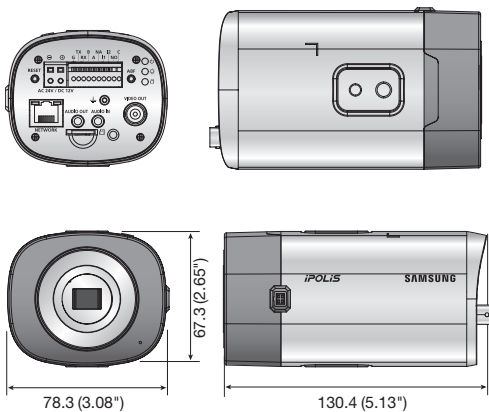

Dimensions

Unit : mm (inch)

Accessories (Optional)

SNB-9000N/P

VIDEO	
Imaging Device	1/2.3" 12M CMOS
Total Pixels	12megapixel (4,168 x 3,062)
Effective Pixels	4072(H) x 3046(V)
Scanning System	Progressive
Min. Illumination	Color : 0.28Lux (1/30sec, F1.2), 0.01Lux (1sec, F1.2) B/W : 0.03Lux (1/30sec, F1.2), 0.001Lux (1sec, F1.2)
S / N Ratio	50dB
Video Output	CVBS : 1.0 Vpp / 75Ω composite, 720 x 480(N), 720 x 576(P), for installation BNC type
LENS	
Focus Control	Simple focus / Manual Remote control via network, Button control (Manual, Simple focus, Day & Night)
Lens Type	Manual / DC auto iris
Mount Type	C / CS
OPERATIONAL	
Camera Title	Off / On (Displayed up to 20 characters)
Day & Night	Auto (ICR) / Color / B/W / External / Schedule
Backlight Compensation	Off / BLC / HLC
Contrast Enhancement (DWDR)	SSDR (Samsung Super Dynamic Range) (Off / On)
Digital Noise Reduction	SSNRIII (2D+3D noise filter) (Off / On)
Motion Detection	Off / On (4ea 4 points polygonal zones)
Privacy Masking	Off / On (32 zones of rectangular)
Gain Control	Off / Low / Middle / High
White Balance	ATW / AWC / Manual / Indoor / Outdoor / Mercury
Electronic Shutter Speed	Minimum / Maximum / Anti flicker (1 ~ 1/12,000sec)
D-PTZ	8x, Digital PTZ (Preset, Group)
Flip / Mirror	Off / On
Intelligent Video Analytics	Tampering, Virtual line, Enter / Exit, (Dis)Appear, Audio detection, Face detection with metadata (to NVR / SSM recording server)
Alarm I/O	Input 2ea / Output 1ea
Remote Control Interface	RS-485 (11ea)
RS-485 Protocol	Samsung-T/E, Pelco-P/D, SunGin, Panasonic, Honeywell, AD, Vicon, GE, Bosch
Alarm Triggers	Motion detection, Tampering, Audio detection, Face detection, Video analytics, Alarm input, Network disconnection
Alarm Events	File upload via FTP and E-mail, Notification via E-mail, TCP and HTTP Local storage (SD/SDHC/SDXC) recording at Network disconnected & Event (Alarm triggers) or NAS recording at event (Alarm triggers), External output
NETWORK	
Ethernet	RJ-45 (10/100/1000BASE-T)
Video Compression Format	H.264 (MPEG-4 part 10/AVC), MJPEG
Resolution	4000 x 3000, 4096 x 2160, 3840 x 2160, 2592 x 1944, 2048 x 1536, 1920 x 1080, 1600 x 1200, 1280 x 1024, 1280 x 960, 1280 x 720, 1024 x 768, 800 x 600, 720 x 576, 720 x 480, 704 x 576, 640 x 480, 640 x 360, 320 x 240
Max. Framerate	H.264 : 3840 x 2160 ~ 320 x 240 : 30fps, 4096 x 2160 : 25fps, 4000 x 3000 : 20fps MJPEG : 800 x 600 ~ 320 x 240 : 20fps, 1024 x 768 ~ 1920 x 1080 : 15fps, 2048 x 1536 ~ 2592 x 1944 : 10fps, 3840 x 2160 ~ 4000 x 3000 : 5fps
Smart Codec	Yes (Area based method)
Video Quality Adjustment	H.264 : Target bitrate level control, MJPEG : Quality level control
Bitrate Control Method	H.264 : CBR or VBR, MJPEG : VBR
Streaming Capability	Multiple streaming (Up to 3 profiles per each resolution mode)
Audio In	Selectable (Mic in / Line in), Max output level : 1Vrms
Audio Out	Line out (3.5mm mono mini jack)
Audio Compression Format	G.711 u-law/G.726 selectable, G.726 (ADPCM) 8KHz, G.711 8KHz G.726 : 16Kbps, 24Kbps, 32Kbps, 40Kbps
Audio Communication	Bi-directional audio
IP	IPv4, IPv6
Protocol	TCP/IP, UDP/IP, RTP(UDP), RTP(TCP), RTCP, RTSP, NTP, HTTP, HTTPS, SSL, DHCP, PPPoE, FTP, SMTP, ICMP, IGMP, SNMPv1/v2c/v3(MIB-2), ARP, DNS, DDNS, QoS, PIM-SM, UPnP, Bonjour
Security	HTTPS(SSL) login authentication, Digest login authentication IP address filtering, User access log, 802.1x authentication
Streaming Method	Unicast / Multicast
Max. User Access	Maximum 15 users access (Maximum 5 users each profile)
Edge Storage	micro SD/SDHC/SDXC (128GB) Motion images recorded in the SD/SDHC/SDXC memory card can be downloaded.
Application Programming Interface	ONVIF profile S, SUNAPI (HTTP API) v2.0, SNNP 2.0
Webpage Language	English, French, German, Spanish, Italian, Chinese, Korean, Russian, Japanese, Swedish, Danish, Portuguese, Turkish, Polish, Czech, Rumanian, Serbian, Dutch, Croatian, Hungarian, Greek, Norwegian, Finnish
Web Viewer	Supported OS : Windows XP / VISTA / 7 / 8, MAC OS X 10.7 Supported Browser : Microsoft Internet Explorer (Ver. 8 ~ 11), Mozilla Firefox (Ver. 9 ~ 19), Google Chrome (Ver. 15 ~ 25), Apple Safari (Ver. 6.0.2 (Mac OS X 10.8, 10.7 only), 5.1.7) * Mac OS X only
Central Management Software	SmartViewer, SSM
ENVIRONMENTAL	
Operating Temperature / Humidity	-10°C ~ +55°C (+14°F ~ +131°F) / Less than 90% RH
Storage Temperature / Humidity	-30°C ~ +60°C (-22°F ~ +140°F) / Less than 95% RH
ELECTRICAL	
Input Voltage / Current	24V AC ±10%, 12V DC ±10%, PoE (IEEE802.3af, Class3)
Power Consumption	Max. 12.5W (24V AC, 50 ~ 60Hz), Max. 12W (12V DC), Max. 12W (PoE, Class3)
MECHANICAL	
Color / Material	Black, Ivory / Aluminium
Dimensions (WxHxD)	78.3 x 67.3 x 130.4mm (3.08" x 2.65" x 5.13")
Weight	493g (1.09 lb)