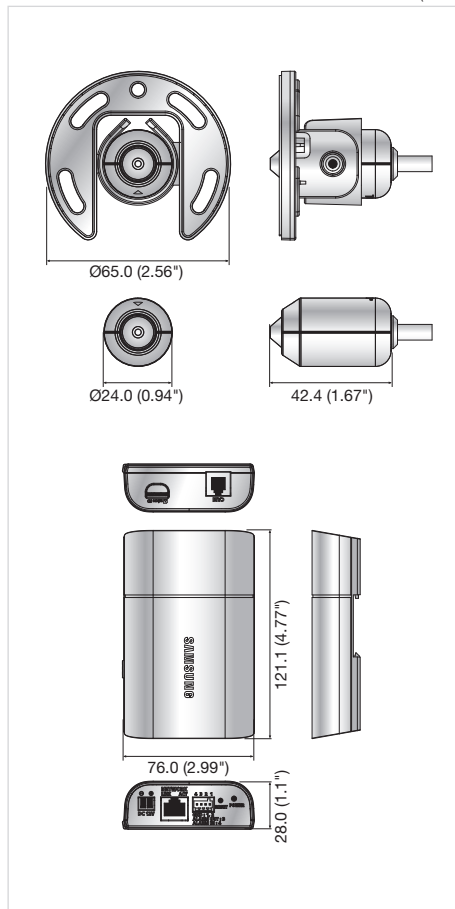

Dimensions

Unit : mm (inch)

The Eco mark represents Samsung Techwin's will to create environment-friendly products, and indicates that the product satisfies the EU RoHS Directive.

DISTRIBUTED BY

SNB-6010