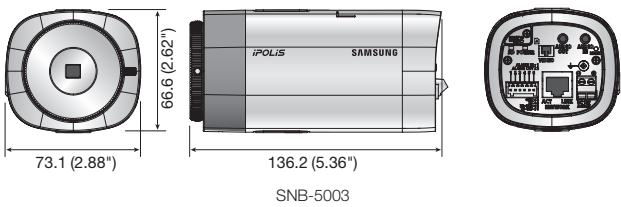

Dimensions

Unit : mm (inch)