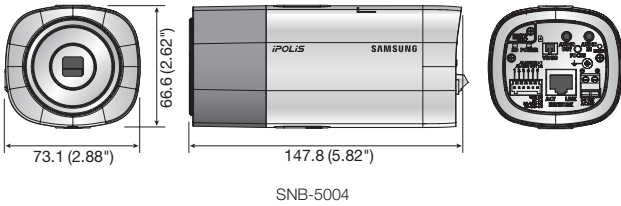

Dimensions

Unit : mm (inch)