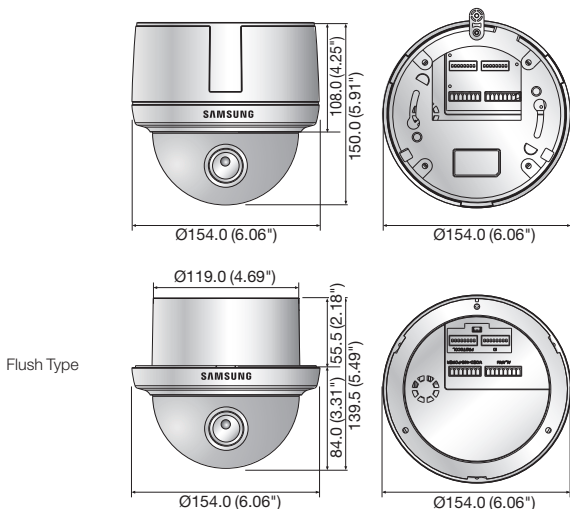

## Key Features

- High resolution of 600TV lines (Color), 700TV lines (B/W)
- Min. illumination 0.2Lux@F1.67 (Color), 0.004Lux (B/W)
- Powerful 12x zoom (3.9 ~ 46mm), Digital 16x
- True Day & Night (ICR), MD, SSNRIII
- Coax : Pelco-C (Coaxitron), RS-485, 24V AC

## Dimensions

Unit : mm (inch)