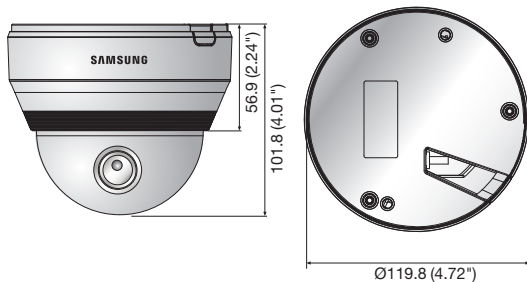

Dimensions

Unit : mm (inch)