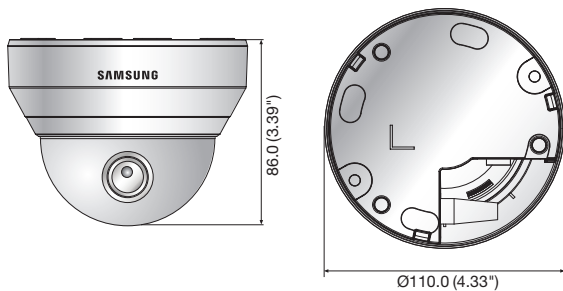

## Key Features

- Full HD (1,920 x 1,080 30fps) resolution
- 0.25Lux@F2.1 (Color), 0Lux@F2.1 (B/W : IR LED on)
- Built-in 4mm fixed lens
- Day & Night (ICR), DWDR, SSSNRIV, Motion detection
- IR viewable length 20m
- Transmission distance max. 500m
- Easy installation (Plug & play)

## Dimensions

Unit : mm (inch)