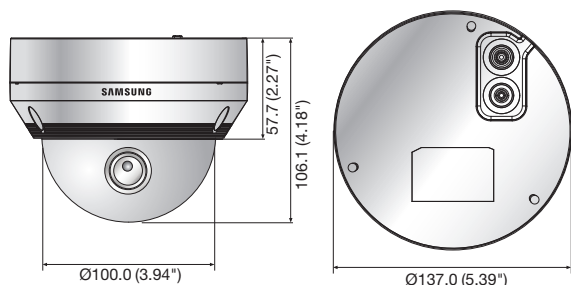

## SNV-L6083R

2Megapixel Full HD Vandal-Resistant  
Network IR Dome Camera

## Key Features

- Max. 2M (1920 x 1080) resolution
- 2.8 ~ 12mm (4.3x) varifocal lens
- 0.095Lux@F1.4 (Color), 0Lux@F1.4 (B/W : IR LED on)
- 30fps@all resolutions (H.264)
- H.264, MJPEG dual codec, Multiple streaming
- Motion detection, Tampering, DWDR
- micro SD/SDHC memory slot, PoE
- IR viewable length 20m, IP66, IK10
- Hallway view support (Rotate 90°/270°)
- LDC support (Lens Distortion Correction)

## Dimensions

Unit : mm (inch)