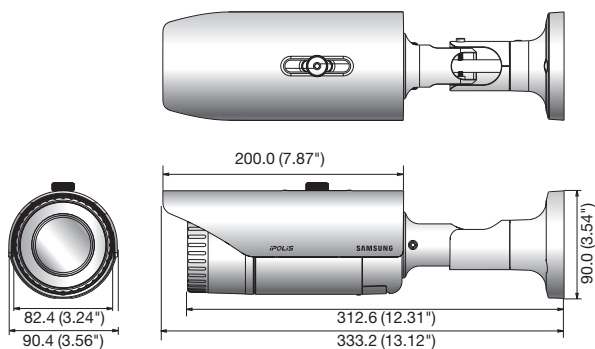

Dimensions

Unit : mm (inch)

	SNO-5084RN/P
VIDEO	
Imaging Device	1/3" 1.37M CMOS (IMX238)
Total Pixels	1,312(H) x 1,069(V)
Effective Pixels	1,305(H) x 1,049(V)
Scanning System	Progressive
Min. Illumination	Color : 0.05Lux (1/30sec, F1.2, 50IRE), 0.0008Lux (2sec, 50IRE), 0.005Lux (1/30sec, F1.2, 30IRE) B/W : 0Lux (IR LED on)
S / N Ratio	50dB
Video Output	CVBS : 1.0 Vpp / 75Ω composite, 704 x 480(N), 704 x 576(P), for installation DIP connector type
LENS	
Focal Length (Zoom Ratio)	3 ~ 8.5mm (2.8x) motorized varifocal
Max. Aperture Ratio	F1.2
Angular Field of View	H : 93.4°(Wide) ~ 33.1°(Tele) / V : 73.8°(Wide) ~ 26.5°(Tele)
Min. Object Distance	0.5m (1.64ft)
Focus Control	Simple focus (Motorized V/F) / Manual - Remote control via network (Manual, Simple focus)
Lens / Mount Type	DC auto iris, P-Iris / Board-in type
OPERATIONAL	
IR LED / Viewable Length	20ea / 30m (98.43ft)
Camera Title	Off / On (Displayed up to 40 characters)
Day & Night	Auto (ICR) / Color / B/W / External / Schedule
Backlight Compensation	Off / BLC / WDR
Wide Dynamic Range	130dB
Contrast Enhancement	SSDR (Samsung Super Dynamic Range) (Off / On)
Digital Noise Reduction	SSNR III (2D+3D noise filter) (Off / On)
Digital Image Stabilization	Off / On
Defog	Off / Auto / Manual
Motion Detection	Off / On (4 zones with 4-sided polygon)
Privacy Masking	Off / On (32 zones with 4-sided polygon)
Gain Control	Off / Low / Middle / High
White Balance	ATW / AWC / Manual / Indoor / Outdoor
Electronic Shutter Speed	Minimum / Maximum / Anti flicker
Flip / Mirror	Off / On
Intelligent Video Analytics	Tampering, Virtual line, Enter / Exit, (Dis)Appear, Audio detection, Face detection with metadata
Alarm I/O	Input 1ea / Output 1ea
Alarm Triggers	Motion detection, Tampering, Audio detection, Face detection, Video analytics, Network disconnection, Alarm input
Alarm Events	File upload via FTP and E-mail, Notification via E-mail, Local storage (SD/SDHC/SDXC) recording at Event, External output
NETWORK	
Ethernet	RJ-45 (10/100BASE-T)
Video Compression Format	H.264 (MPEG-4 part 10/AVC), MJPEG
Resolution	1280 x 1024, 1280 x 720P (HD), 1024 x 768, 800 x 600, 640 x 480, 320 x 240
Max. Framerate	H.264 : Max. 60fps at all resolutions MJPEG : 1280 x 1024, 1280 x 720, 1024 x 768 : Max. 15fps 800 x 600, 640 x 480, 320 x 240 : Max. 30fps
Video Quality Adjustment	H.264 : Compression level, Target bitrate level control, MJPEG : Quality level control
Bitrate Control Method	H.264 : CBR or VBR, MJPEG : VBR
Streaming Capability	Multiple streaming (Up to 10 profiles)
Audio In	Selectable (Mic in / Line in) Supply voltage : 2.5V DC (4mA), Input impedance : approx. 2K Ohm
Audio Out	Line out (3.5mm stereo mini jack), Max output level : 1 Vrms
Audio Compression Format	G.711 u-law/G.726 selectable, G.726 (ADPCM) 8KHz, G.711 8KHz G.726 : 16Kbps, 24Kbps, 32Kbps, 40Kbps
Audio Communication	Bi-directional audio
IP	IPv4, IPv6
Protocol	TCP/IP, UDP/IP, RTP(UDP), RTP(TCP), RTCP, RTSP, NTP, HTTP, HTTPS, SSL, DHCP, PPPoE, FTP, SMTP, ICMP, IGMP, SNMPv1/v2c/v3(MIB-2), ARP, DNS, DDNS, QoS, PIM-SM, UPnP, Bonjour
Security	HTTPS(SSL) login authentication, Digest login authentication IP address filtering, User access log, 802.1x authentication
Streaming Method	Unicast / Multicast
Max. User Access	15 users at unicast mode
Edge Storage	micro SD/SDHC/SDXC (4GB included)
Application Programming Interface	Motion images recorded in the SDXC/SDHC/SD memory card can be downloaded ONVIF profile S, SUNAPI (HTTP API), SVPN 1.2
Webpage Language	English, French, German, Spanish, Italian, Chinese, Korean, Russian, Japanese, Swedish, Danish, Portuguese, Turkish, Polish, Czech, Rumanian, Serbian, Dutch, Croatian, Hungarian, Greek, Finnish, Norwegian
Web Viewer	Supported OS : Windows XP / VISTA / 7 / 8, MAC OS X 10.7 Supported Browser : Microsoft Internet Explorer (Ver. 8 ~ 10), Mozilla Firefox (Ver. 9 ~ 19), Google Chrome (Ver. 15 ~ 25), Apple Safari (Ver. 6.0.2(Mac OS X 10.8, 10.7 only), 5.1.7) * Mac OS X only
Central Management Software	SmartViewer, SSM
ENVIRONMENTAL	
Operating Temperature / Humidity	-30°C ~ +55°C (-22°F ~ +131°F) / Less than 90% RH
Storage Temperature / Humidity	-30°C ~ +60°C (-22°F ~ +140°F) / Less than 90% RH
Ingress Protection	IP66
Vandal Resistance	IK10
ELECTRICAL	
Input Voltage / Current	12V DC, 24V AC, PoE (IEEE802.3af)
Power Consumption	Max 10W / 11.5W (12V DC - Heater off / on), Max 11.5W / 12.95W (PoE - Heater off / on) Max 12W / 13.5W (24V AC - Heater off / on)
MECHANICAL	
Color / Material	Dark gray / Aluminum
Dimensions (WxHxD)	82.4 x 82.4 x 312.6mm (3.24" x 3.24" x 12.31") (Without sunshield)
Weight	1.17Kg (2.58 lb) (With sunshield)