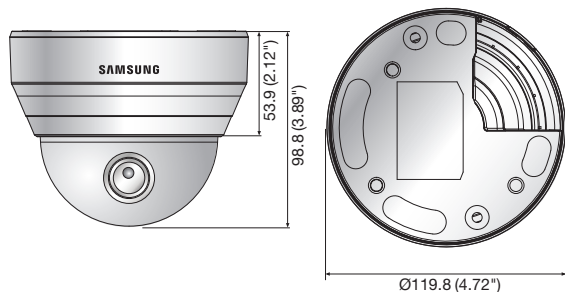

SND-L6083R

2Megapixel Full HD Network IR Dome Camera

Key Features

- Max. 2M (1920 x 1080) resolution
- 2.8 ~ 12mm (4.3x) varifocal lens
- 0.095Lux@F1.4 (Color), 0Lux@F1.4 (B/W : IR LED on)
- 30fps@all resolutions (H.264)
- H.264, MJPEG dual codec, Multiple streaming
- Motion detection, Tampering, DWDR
- micro SD/SDHC memory slot, PoE
- IR viewable length 15m
- Hallway view support (Rotate 90°/270°)
- LDC support (Lens Distortion Correction)

Dimensions

Unit : mm (inch)

Accessories (Optional)

* Data recorded on an SD memory card may be lost or damaged by data access during power-off, mechanical shock, memory card detachment, or other operations. Data loss or damage can also occur when a memory card reaches end of life, which varies according to operational conditions. No guarantee is given against damage (including passive damage).