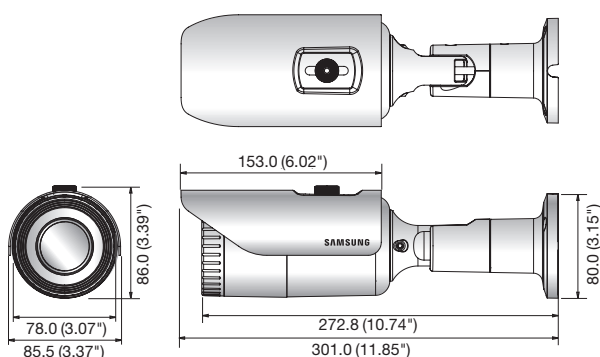

## Dimensions

Unit : mm (inch)

	SCO-5083RN	SCO-5083RP
<b>VIDEO</b>		
Imaging Device	1/3" 1.3M CMOS	
Total Pixels	1,312(H) x 1,069(V)	
Effective Pixels	1,305(H) x 1,049(V)	
Scanning System	Progressive scan	
Synchronization	Internal	
Frequency	H : 15.734KHz / V : 59.94Hz	H : 15.625KHz / V : 50Hz
Horizontal Resolution	Color : 1000TV lines, B/W : 1000TV lines	
Min. Illumination	Color : 0.05Lux (F1.4, 50IRE), 0.001Lux (1sec, F1.4, 50IRE), 0.02Lux (F1.4, 30IRE), 0.0006Lux (1sec, F1.4, 30IRE) B/W : 0Lux (IR LED on)	
S / N Ratio	52dB (AGC off, Weight on)	
Video Output	CVBS : 1.0 Vpp / 75Ω composite	
<b>LENS</b>		
Focal Length (Zoom Ratio)	3 ~ 10mm (3.3x) varifocal	
Max. Aperture Ratio	F1.4	
Angular Field of View	H : 82.0°(Wide) ~ 26.5°(Tele) / V : 59.7°(Wide) ~ 19.9°(Tele)	
Min. Object Distance	0.5m (1.64ft)	
Focus Control	Manual	
Lens Type	DC auto iris	
Mount Type	Board type	
<b>OPERATIONAL</b>		
On Screen Display	English, Chinese, Korean, Japanese, German, Italian, French, Spanish, Russian, Czech, Polish, Romanian, Serbian, Swedish, Danish, Turkish, Portuguese	
Camera Title	Off / On (Displayed 15 characters)	
Day & Night	Auto (ICR) / External / Color / B/W	
Anti IR Saturation	Top / Bottom / Left / Right	
Backlight Compensation	Off / User BLC / HLC / WDR	
Wide Dynamic Range	120dB	
Contrast Enhancement	SSDR (Off / On)	
Digital Noise Reduction	SSNR IV (Off / On)	
Defog	Off / Auto / Manual	
Purple Fringe Reduction	Off / Low / Middle / High	
Digital Image Stabilization	Off / On	
Tampering	Off / On	
Motion Detection	Off / On	
Intelligent Video Analytics	Fence, (Dis)Appear, Counting (Off / On)	
Privacy Masking	Off / On (24 programmable zones with 4 points polygonal masking)	
Gain Control	Off / Low / Middle / High	
White Balance	ATW / Outdoor / Indoor / Manual / AWC / Mercury (1,800K° ~ 10,500K°)	
Electronic Shutter Speed	1sec ~ 1/12,000sec	
Digital Zoom	Off / On (1x ~ 16x)	
Reverse	Off / H-Rev / V-Rev / HV-Rev	
Profile	Basic, Day & Night, Backlight, ITS, Indoor, User	
Alarm	1 Out	
Communication	Coaxial control (SPC-300 compatible) Coax : Pelco-C (Coaxitron)	
Protocol	RS-485 : Samsung-T/E, Pelco-D/P, Panasonic, Bosch, Honeywell, Vicon, AD, GE	
IR Distance	50m (164.04ft) (IR LED 36ea)	
<b>ENVIRONMENTAL</b>		
Operating Temperature / Humidity	-30°C ~ +55°C (-22°F ~ +131°F) / Less than 90% RH *Start up should be done at above -10°C (+14°F)	
Ingress Protection	IP66	
Vandal Resistance	IK10	
<b>ELECTRICAL</b>		
Input Voltage / Current	Dual (24V AC & 12V DC ±10%)	
Power Consumption	Max. 9.5W	
<b>MECHANICAL</b>		
Color / Material	Dark gray / ALDC	
Dimensions (WxH)	Ø78.0 x 272.8mm (3.07" x 10.74") (Without sun shield)	
Weight	1.5Kg (3.31 lb)	